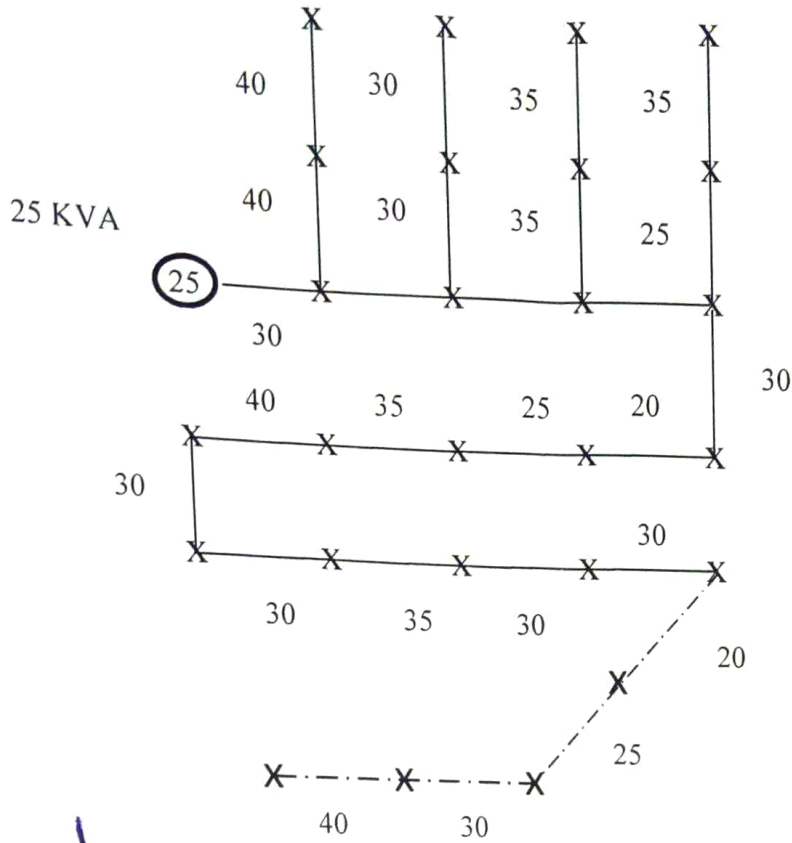

25 KVA, AUTOCOLONY 2ND TC CODE:318728

manu
Assistant Engineer(Ele)

CESC, Sugar Town Section, Mandya

H. J. [Signature] 20/8/22
Asst. Executive Engineer [Elecl],

CESC, MSD, Mandya.

INDEX	
25	Existing 25 KVA DTC
X	Existing 8Mtr long RCC pole
— — — — —	Existing 5/3 wire LT lin