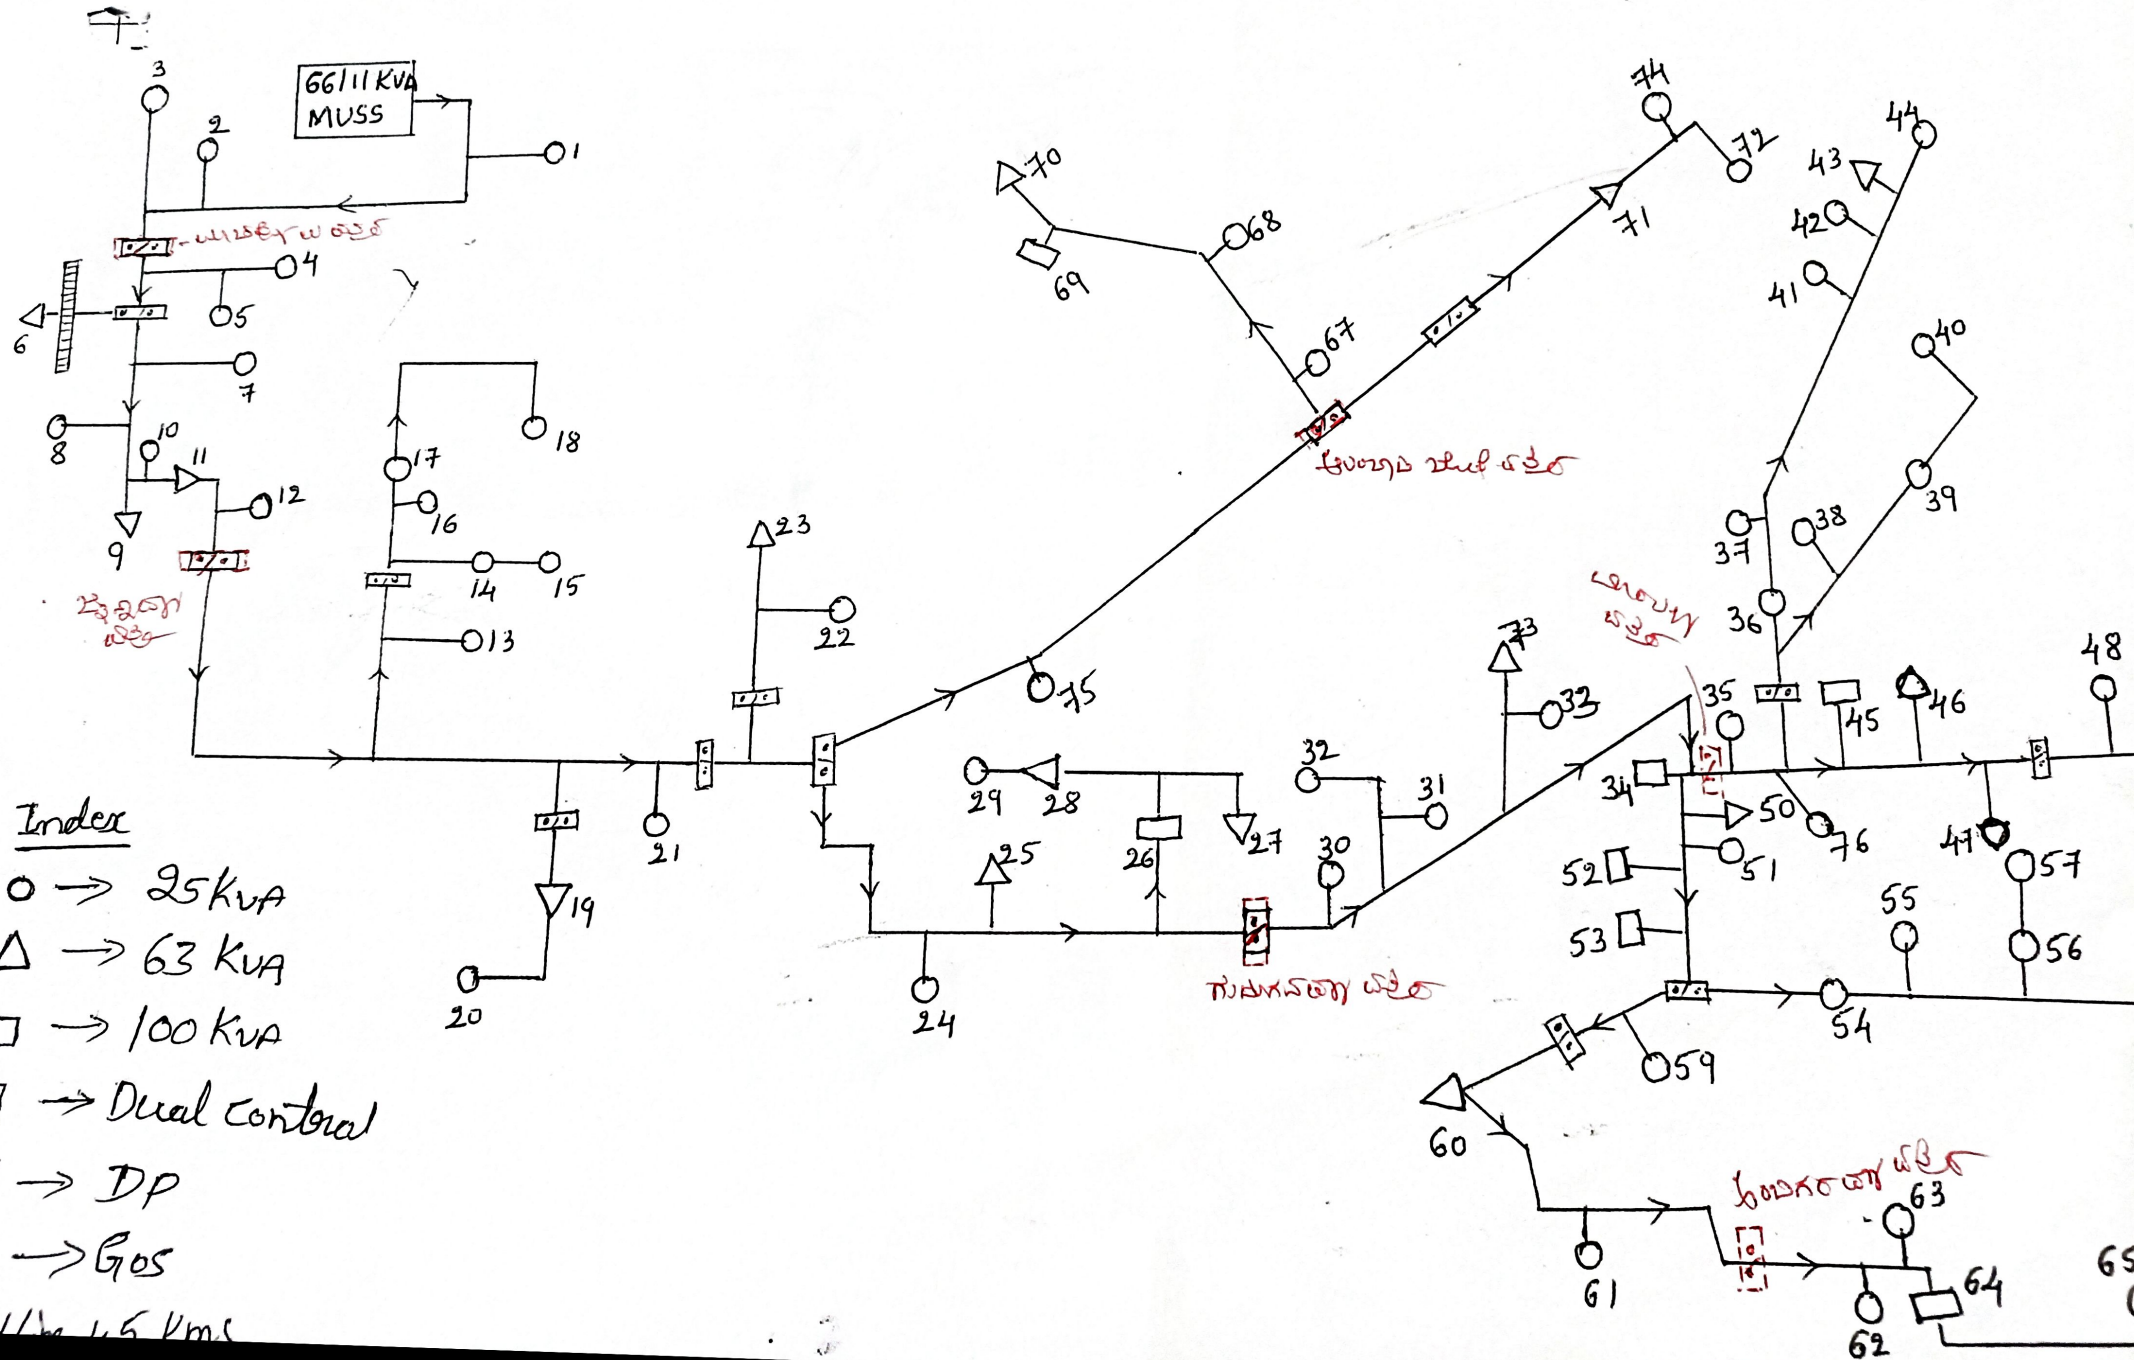

Single Line diagram of Alambadikaval NJY Feeder Feeding from 66/11 Kv MUSS Akkhebbu

Index

- → 25 kVA
- △ → 63 kVA
- → 100 kVA
- ▣ → Dual controller
- ▤ → DP
- ▥ → GOS

4.5 kms