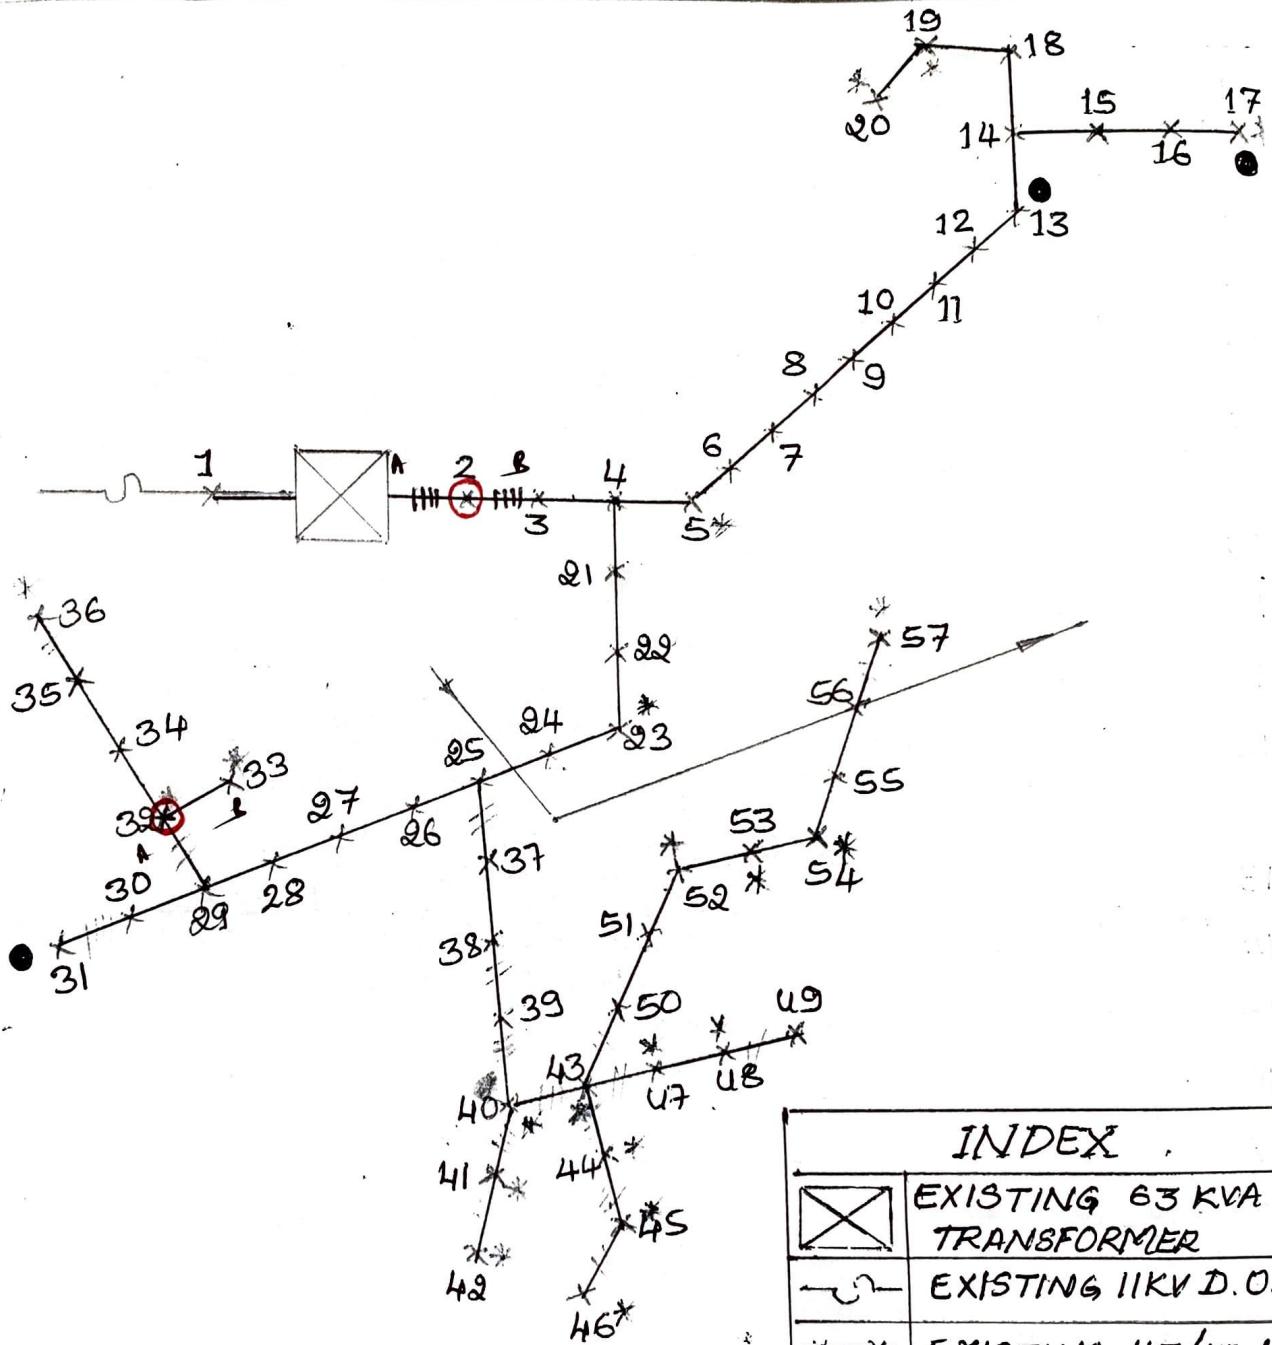

LOCATION:- Subbu Estate TC
 Hulihalda (Dasanagudda)

FEEDER:- Malasarav

CAPACITY:- 63KVA

D.T.C CODE:- 436362

| INDEX | |
|-------|-------------------------------------|
| | EXISTING 63 KVA TRANSFORMER |
| | EXISTING 11KV D.O.L |
| | EXISTING HT/LT LIN |
| | EXISTING AT LINE |
| | EXISTING 11 KV LINE |
| | AIP. UAIP. |
| | BROKEN SW pole need to be replaced. |