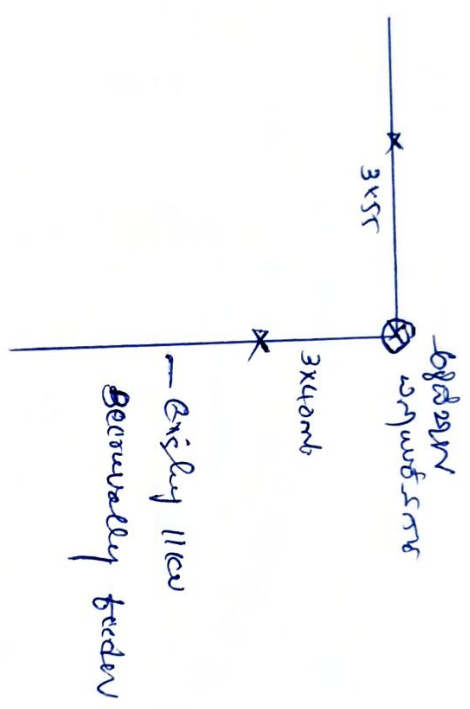

Sketch showing replacement of damaged gut pipe by good gut pipe here here on new line of  
Generally feeds heavy wind rain and Vhaugisaraaya. Akikily village here is Akikily feeds  
K.R.P. 1510-7

Town: 29666 / 16.10.2021

~~X~~ :- Existing New line

(X) :- Damaged gut pipe